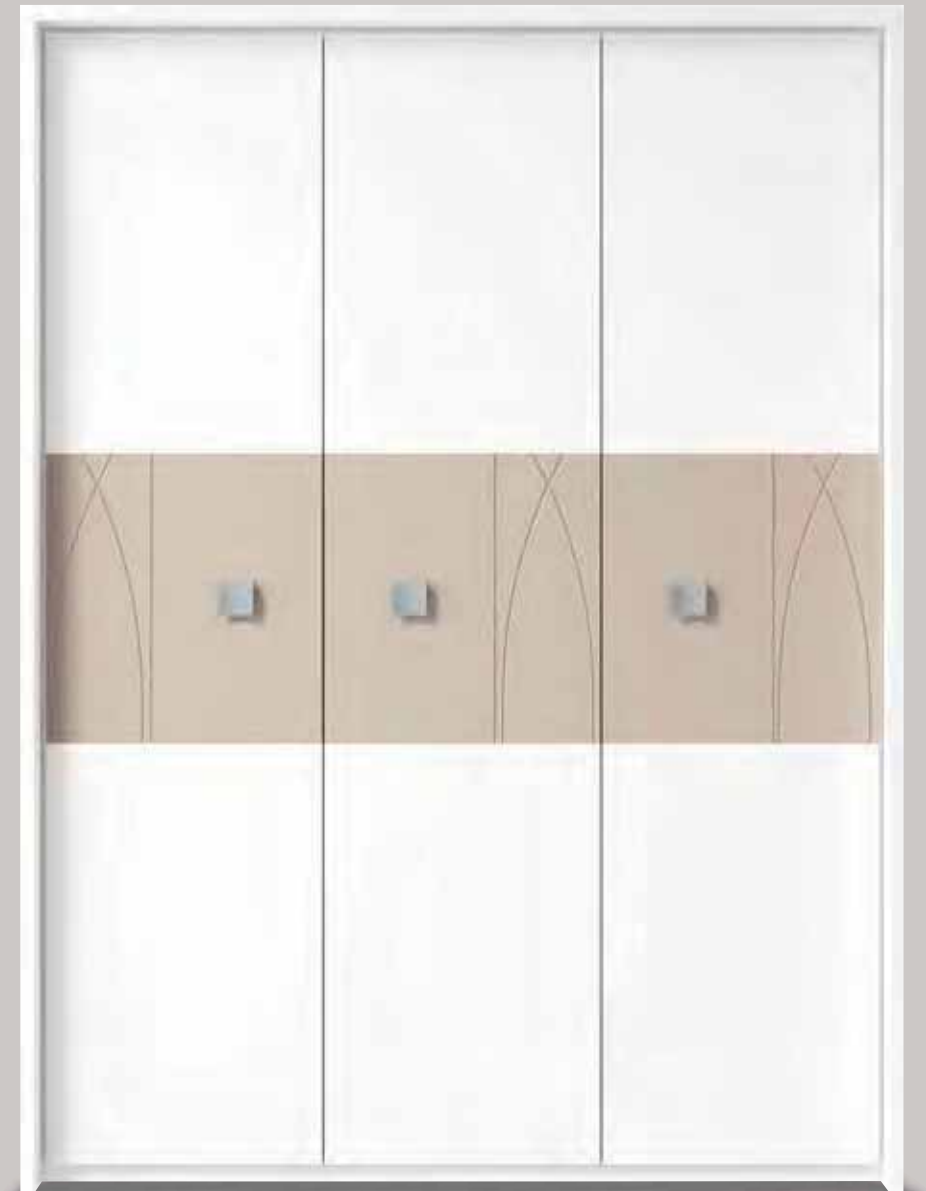

Bedrooms that invite relaxation and calm, where time seems to stop, and you can also enjoy your furniture.

NEVA 639 DORMITORIO

Nieve // White

Nieve Nogal // White Walnut

NEVA
640 DOR
MITO
RIO
Nieve Visón // White Visón